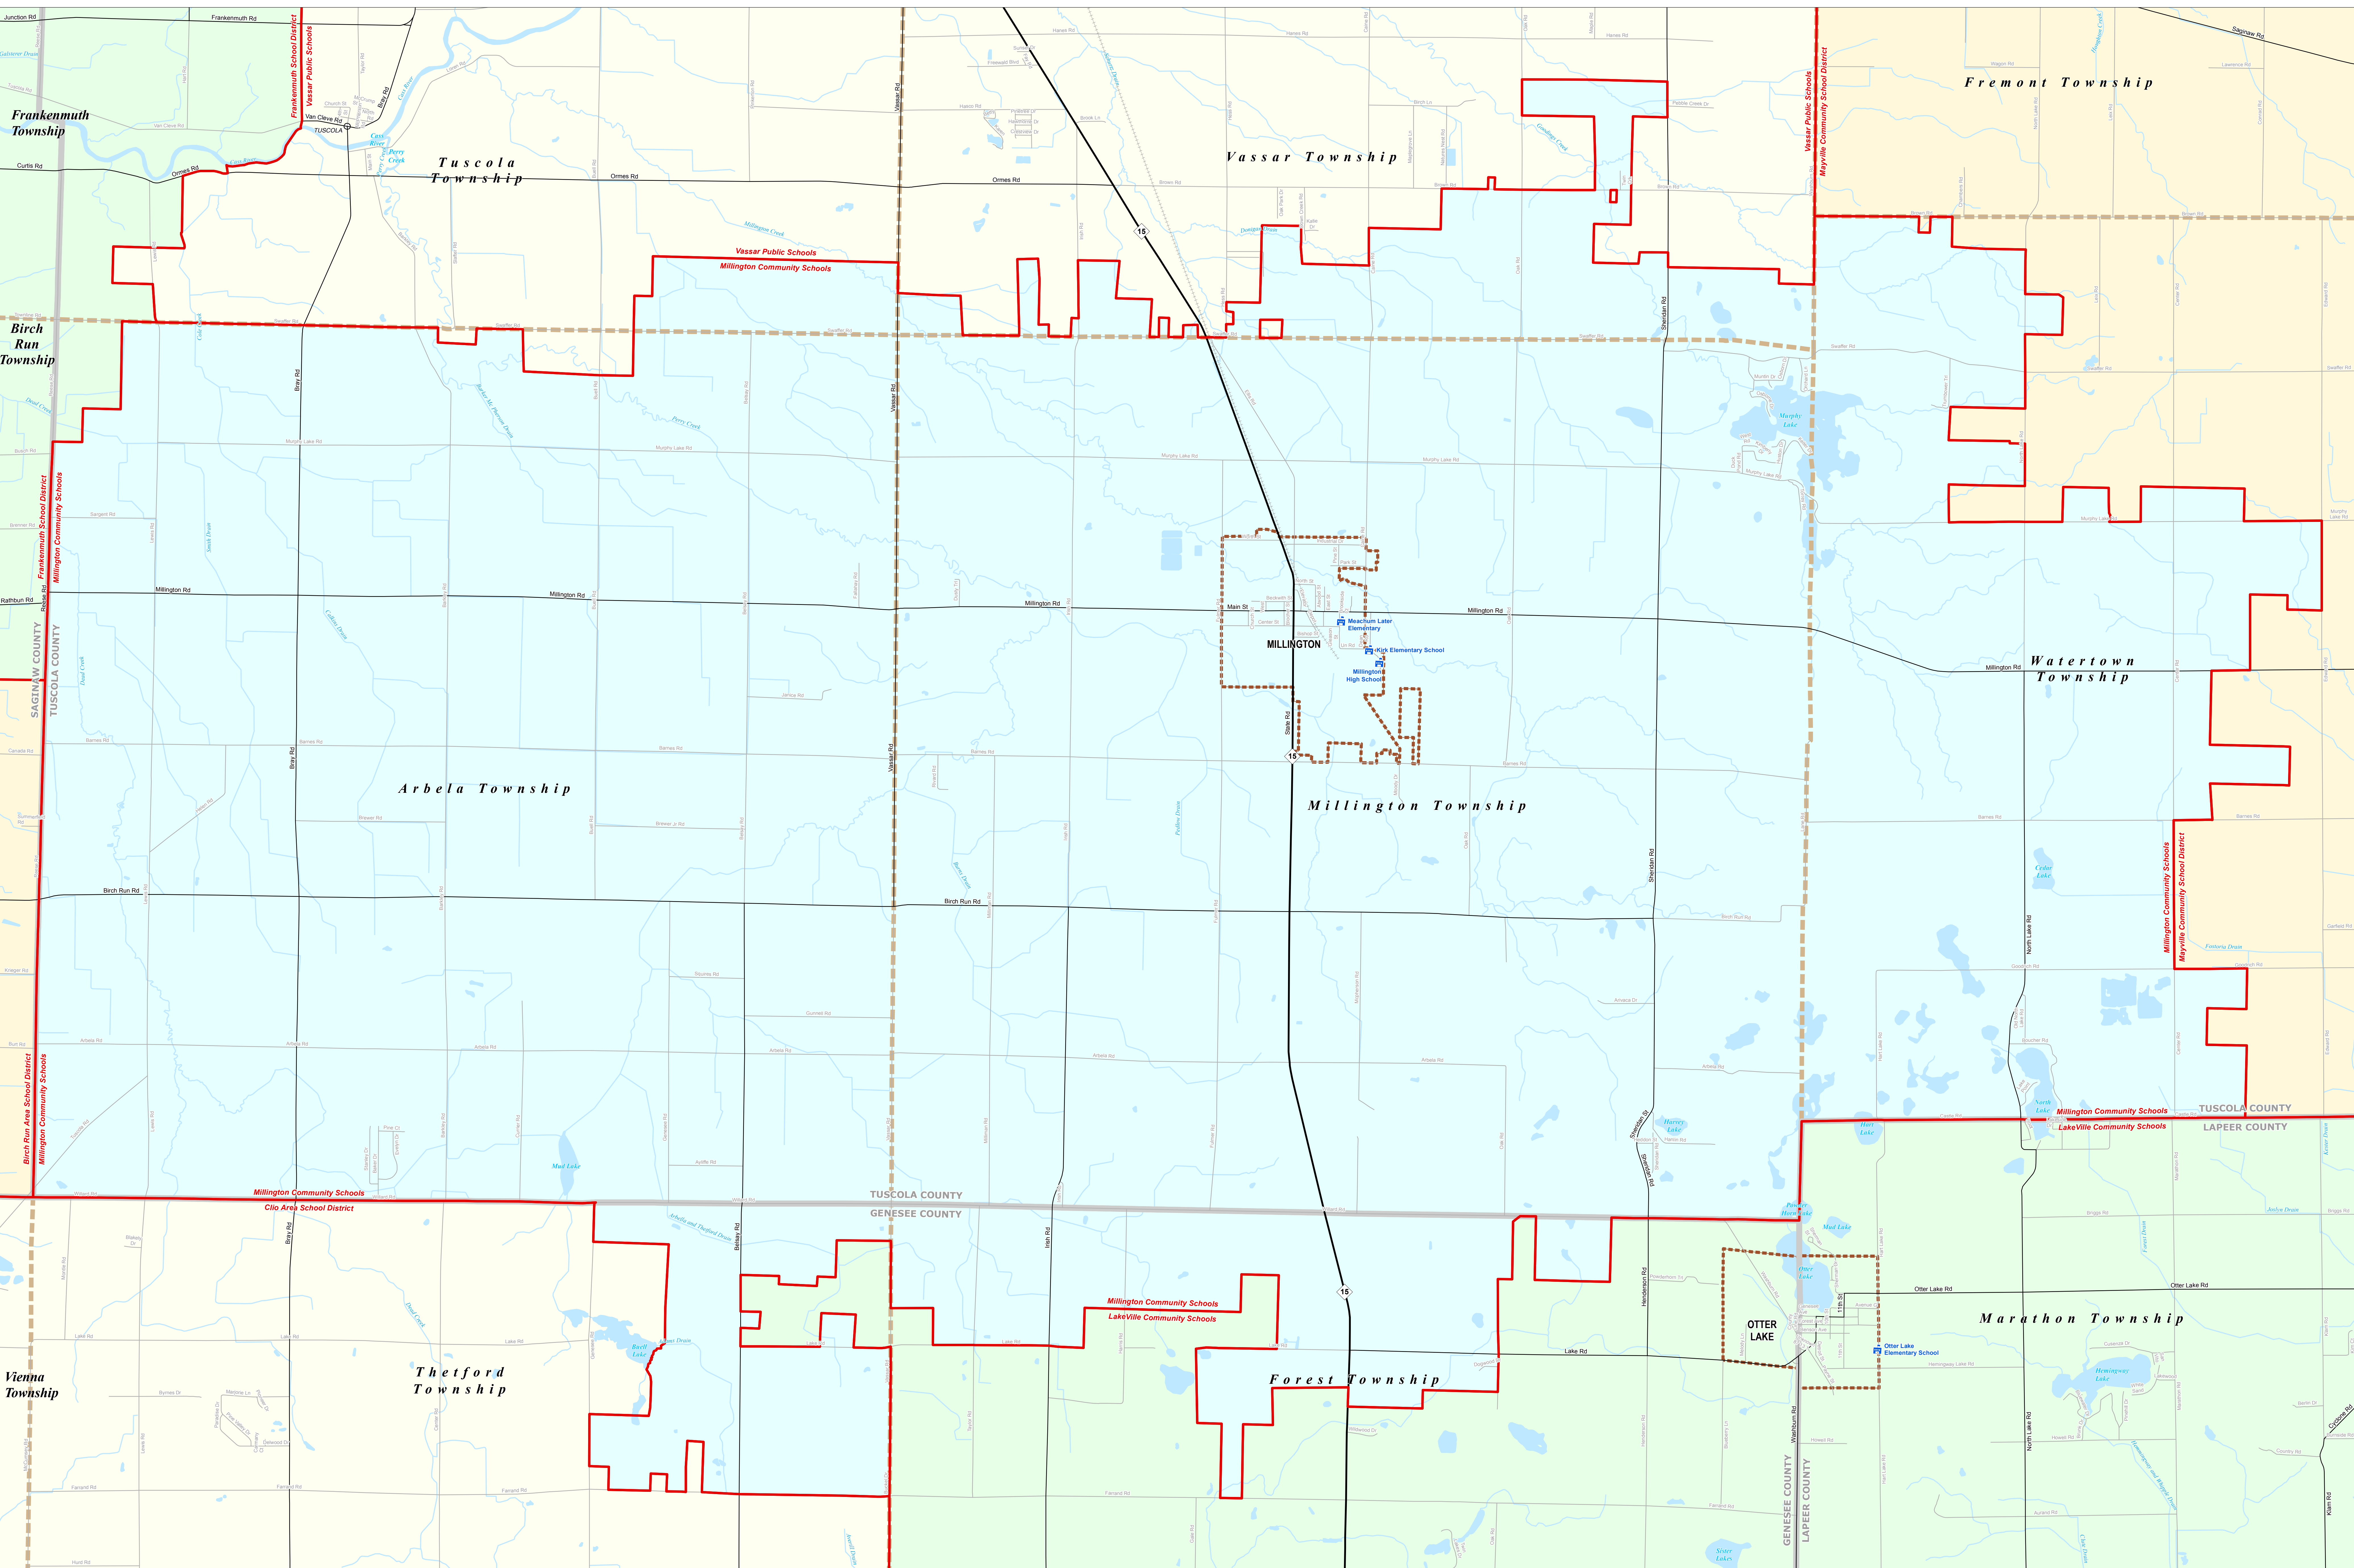

MILLINGTON COMMUNITY SCHOOLS

Tuscola ISD

0 0.25 0.5 1 Miles

DTMB
11/12/13

Legend	
School District	School
County	Water Feature
City	River, Stream, or Drain
Township	Railroad
Village	Freeway
Census Designated Place	Primary Road
	Local Road